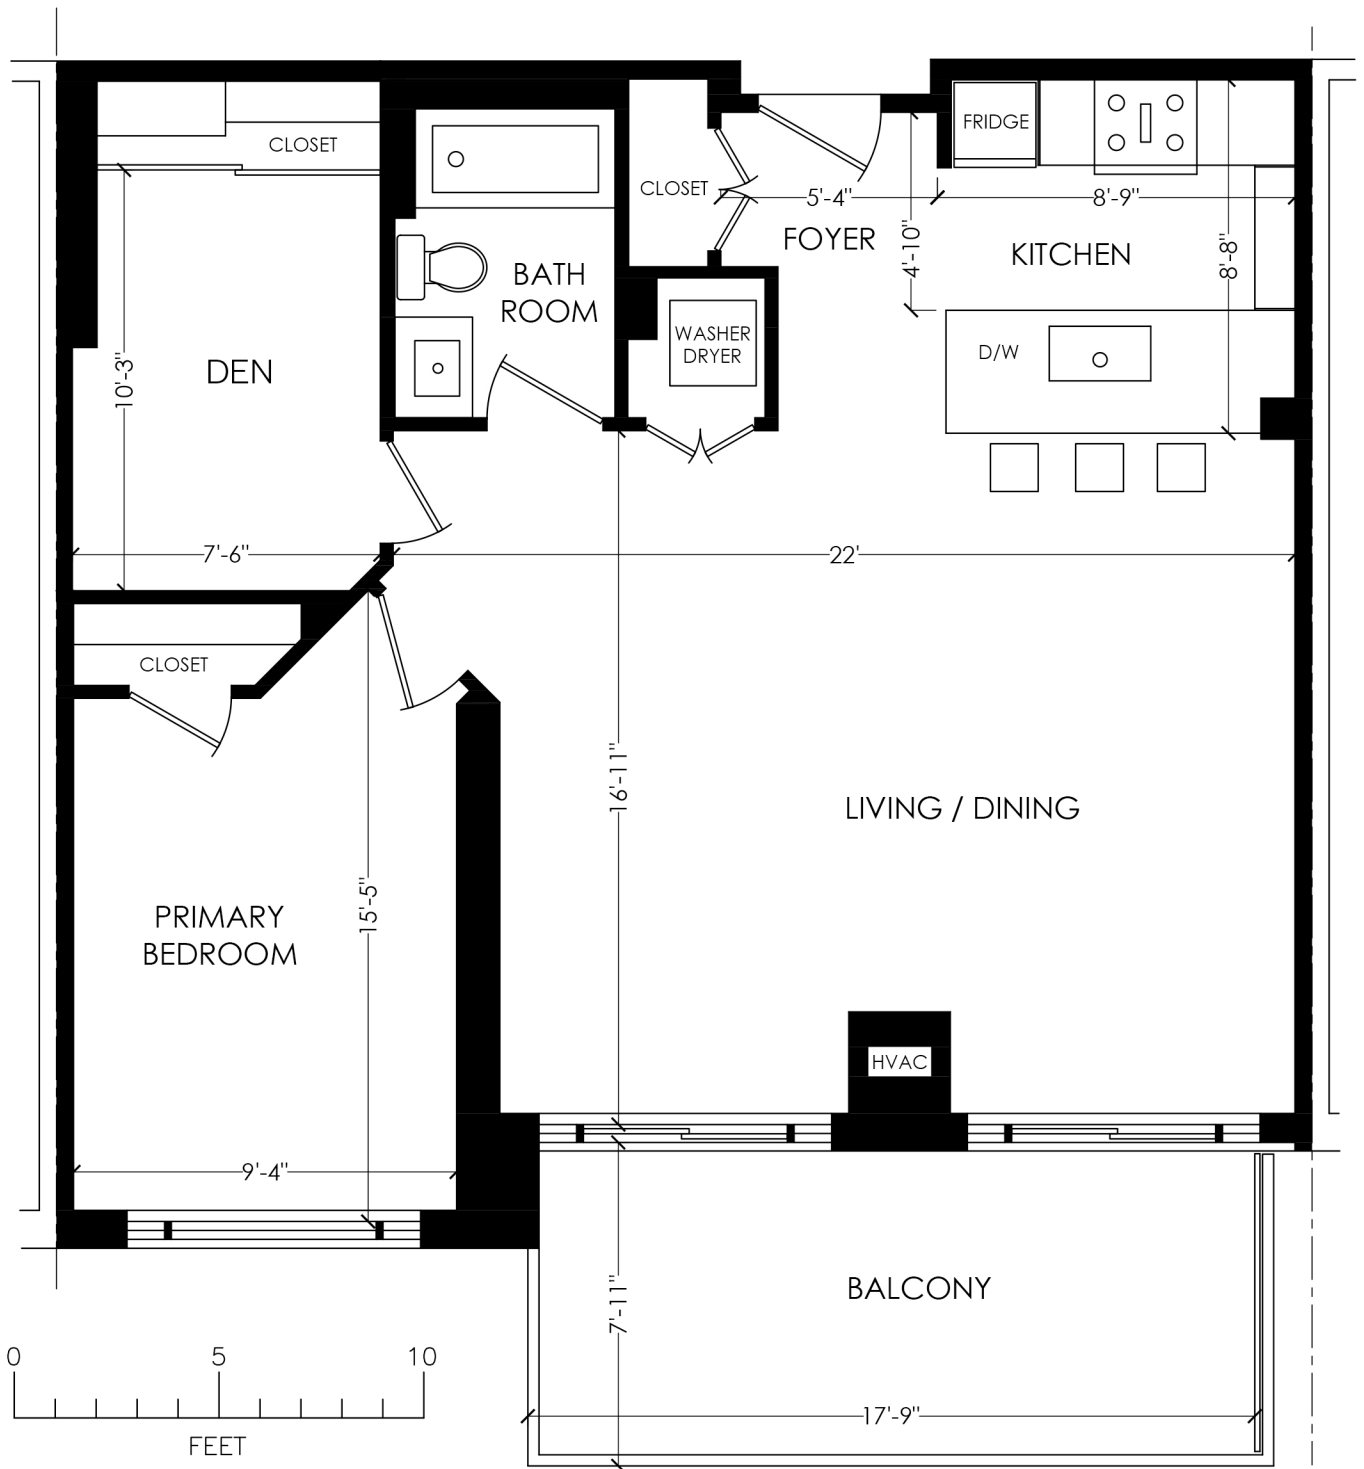

88 COLGATE AVENUE SUITE 424

TOTAL FLOOR AREA
EXCLUDING BALCONY
837 SQ.FT.

TOTAL AREA
INCLUDING BALCONY
976 SQ.FT.